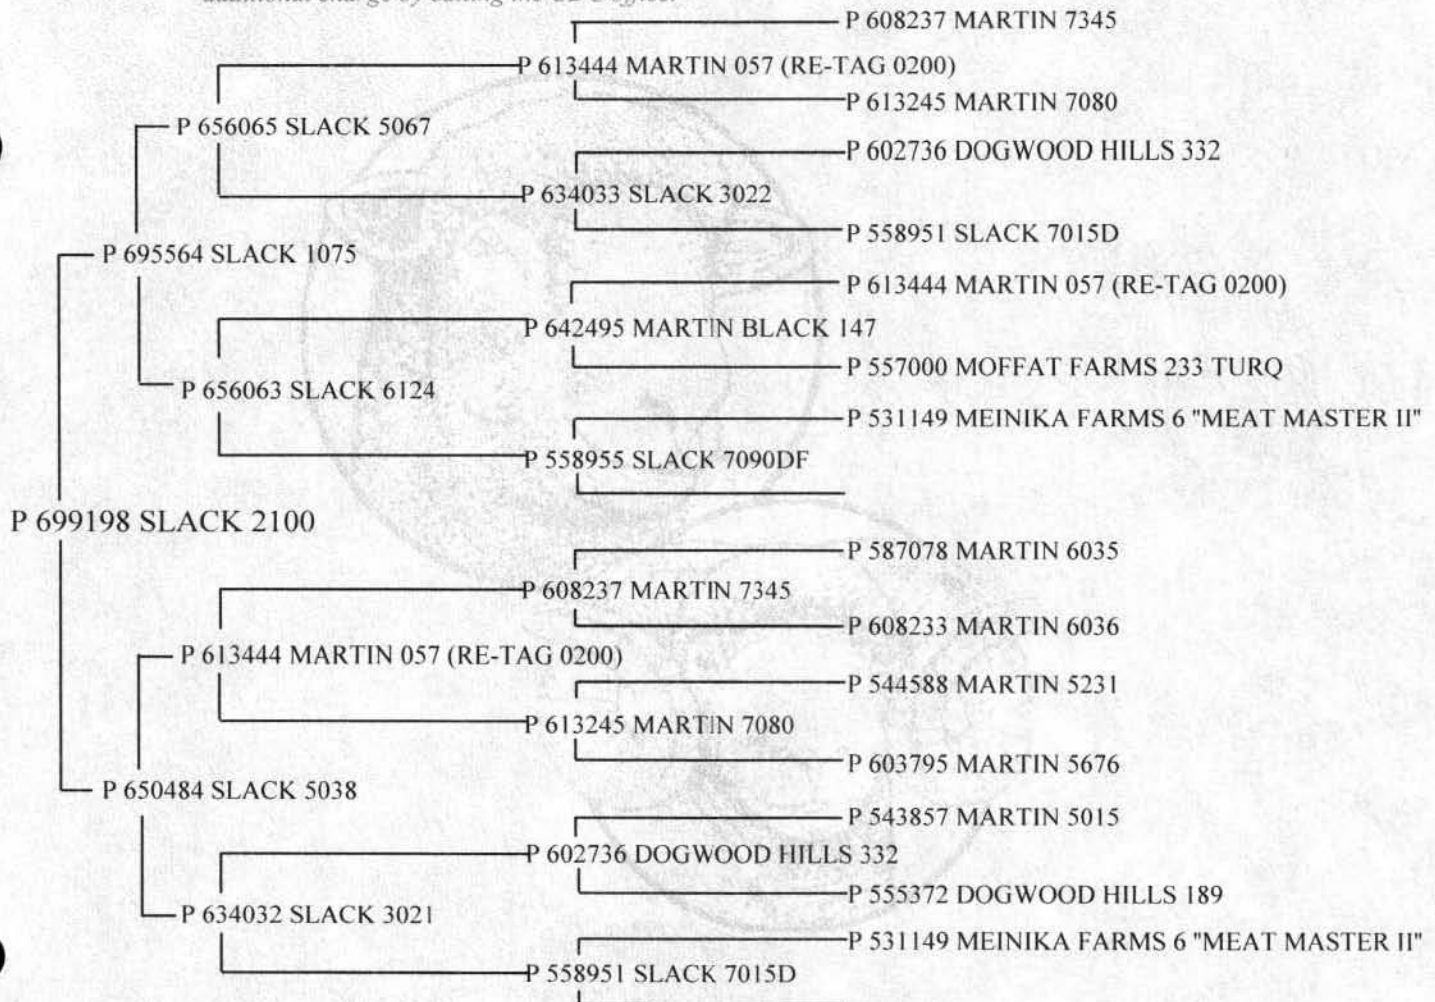

# Continental Dorset Club

P.O. Box 506 • North Scituate, RI 02857-0506

**Polled  
RAM**

Certificate of Registry **P 699198 RAM**

SCRAPIE ID:

NAME **SLACK 2100**

*Private Flock Tag*

BORN 1/3/2012

S-TR

SIRE P 695564 SLACK 1075

DAM P 650484 SLACK 5038

BREEDER KELLI & BRETT SLACK NORTH MANCHESTER, IN

OWNER KELLI & BRETT SLACK NORTH MANCHESTER, IN

DATE RECORDED 6/15/2012

Executive Secretary *Debra Hopkins*

## THIS FIVE GENERATION PEDIGREE IS PROVIDED FOR YOUR RECORDS.

*Any blanks on this record indicates that some of the history of this animal was recorded prior to computerization. If you would like the completed record you may order it for an additional charge by calling the CDC office.*