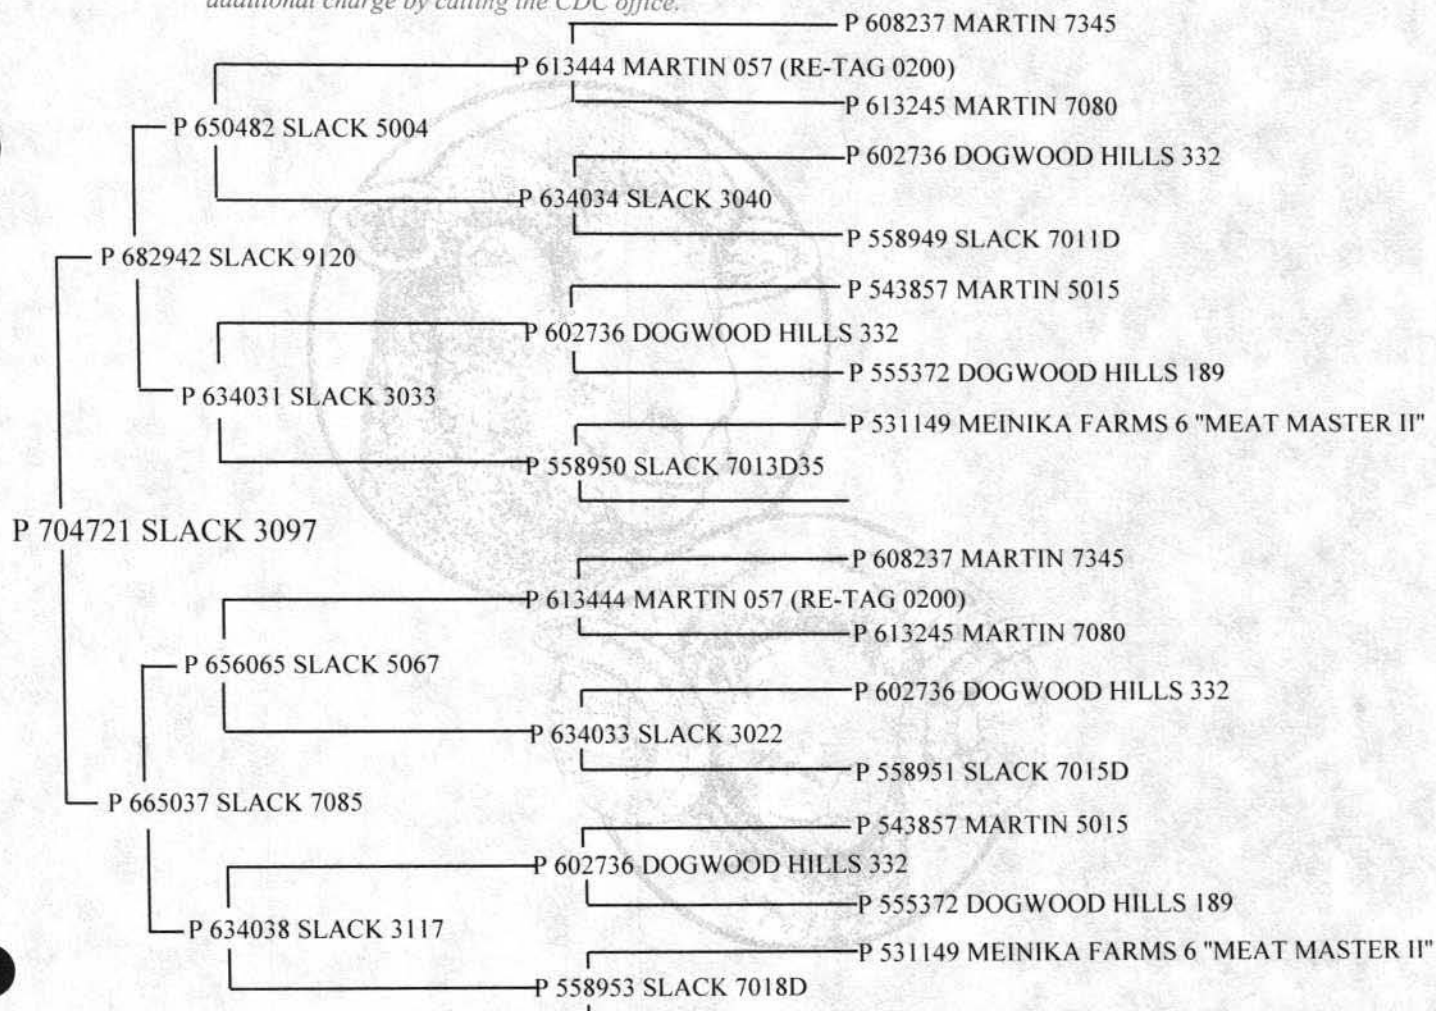

Continental Dorset Club

P.O. Box 506 • North Scituate, RI 02857-0506

**Polled
RAM**

Certificate of Registry **P 704721 RAM**

SCRAPIE ID:

NAME **SLACK 3097**

Private Flock Tag

1/1/2013

S

BORN

SIRE P 682942 SLACK 9120

DAM P 665037 SLACK 7085

BREEDER KELLI & BRETT SLACK NORTH MANCHESTER, IN

OWNER KELLI & BRETT SLACK NORTH MANCHESTER, IN

DATE RECORDED 6/5/2013

Executive Secretary *Saba Hopkins*

THIS FIVE GENERATION PEDIGREE IS PROVIDED FOR YOUR RECORDS.

Any blanks on this record indicates that some of the history of this animal was recorded prior to computerization. If you would like the completed record you may order it for an additional charge by calling the CDC office.